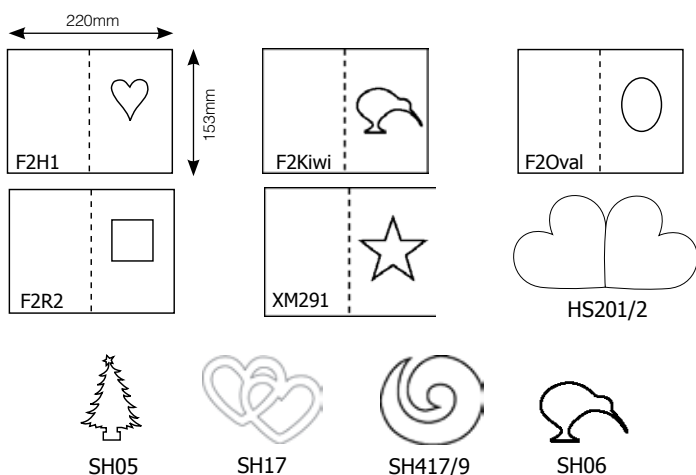

Diecut Windows

CODE	DESCRIPTION	QTY PER PACK	PRICE
HEART (35mm x 35mm) diecut on front.			
F2H1	Red	5	$5.00
F2H2	White textured	5	$5.00
KIWI (90mm wide x 60mm deep) diecut on front.			
F2 Kiwi	Black	5	$5.00
OVAL (49mm x 69mm) diecut on front.			
F2Oval	White textured	5	$5.00
SQUARE (40mm x 40mm) diecut on front.			
F2R5	Black	5	$5.00
STAR diecut on front.			
XM291	Blue - dark	5	$5.00

HEART CARD

Cards with a difference. This card is die-cut to a heart shape, with white envelopes. Size 105mm x 100mm when folded.

H201	Red - 220gsm card	5	$4.00
H202	Cream - 220gsm card	5	$4.00

Shapes – Card

SH05	Xmas Tree - gold or green (please specify)	10	$2.00
SH17	Entwined Hearts - gold gloss card	10	$3.50
SH417	Paua Spiral (50mm) - colour, see inside back cover	10	$5.00
SH419	Paua Spiral (50mm) - colour, see inside back cover	10	$5.00
SH06	Kiwi Shape (80mm x 60mm) - black	10	$2.00

CHECK OUT OUR WEBSITE
www.cardmakers.co.nz