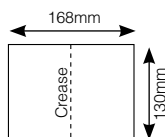

MS01

CHECK OUT OUR WEBSITE
www.cardmakers.co.nz