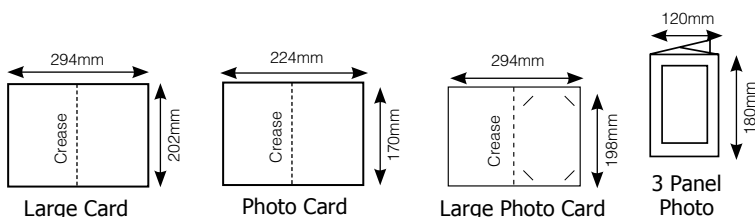

Large Card *Create Invitations with a difference*

CODE	DESCRIPTION	QTY PER PACK	PRICE

The Biggest card! With white envelopes. Size 147mm x 202mm when folded.

BG1	White - textured 216gsm	10	$12.50
BG1/50	White - textured 216gsm	50	$60.00
BG2	Black - matt 220gsm	10	$12.50
BG2/50	Black - matt 220gsm	50	$60.00

Photo Cards

Great for photos!

Made to hold a standard size photo 6" x 4" (150mm x 100mm). Pre-creased, with white envelopes. Size 112mm x 170mm when folded.

PC11	White - matt 300gsm	10	$9.00
PC11/50	White - matt 300gsm	50	$43.00
PC11S	White - matt 300gsm - PRE SLIT FOR PHOTO	10	$9.00
PC11S/50	White - matt 300gsm - PRE SLIT FOR PHOTO	50	$43.00
PC12	Black - matt 240gsm	10	$10.00
PC12/50	Black - matt 240gsm	50	$47.00
PC12S	Black - matt 240gsm - PRE SLIT FOR PHOTO	10	$10.00
PC12S/50	Black - matt 240gsm - PRE SLIT FOR PHOTO	50	$47.00
PC13	Green - dark - matt 250gsm	10	$10.00
PC13/50	Green - dark - matt 250gsm	50	$47.00

Fits Standard Polythene Bags (PBStd) - see page 11.

Large Photo Card

Takes 5"x7" (130mm x 180mm) photo. Size 147mm x 198mm folded. Pre slit, so it's easy to slip the photo in, with white envelopes.

PC105	White - matt 300gsm	5	$5.50

Photo Cards - 3 Panel Window

Takes a standard size photo 6" x 4" (150mm x 100mm). With white envelopes. Size 180mm x 120mm when folded.

F340	White - textured 216gsm	5	$7.50
F341	Cream - textured 216gsm	5	$7.50