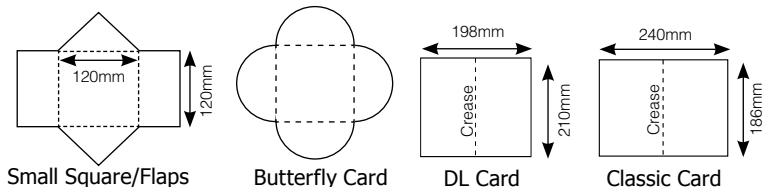

CODE	DESCRIPTION	QTY PER PACK	PRICE
<i>For a funky invitation try this card. Makes a self envelope. Size 120mm x 120mm square card when folded.</i>			
SST6	White - textured 216gsm	10	$12.00
SST6/50	White - textured 216gsm	50	$55.00
SST7	Black - matt 220gsm	10	$12.00
SST7/50	Black - matt 220gsm	50	$55.00

Butterfly Card

A special butterfly fold envelope wallet. Size 150mm x 150mm folded. (non standard postage). Other colours made to order.

BF19	White - textured 216gsm	25	$30.00
BF19/50	White - textured 216gsm	50	$57.50
BF11	Black - matt 240gsm	25	$30.00
BF11/50	Black - matt 240gsm	50	$57.50

DL Card

For invitations with style

Creased, with white envelopes. Size 99mm x 210mm folded. Other colours available on request.

DL2	White - textured 216gsm	10	$10.00
DL2/50	White - textured 216gsm	50	$47.50
DL4	Cream - textured 216gsm	10	$10.00
DL4/50	Cream - textured 216gsm	50	$47.50
DL5/10	White - metallic 250gsm with matching envelopes	10	$25.00
DL5/50	White - metallic 250gsm with matching envelopes	10	$120.00
DL7	Black - matt 220gsm	10	$10.00
DL7/50	Black - matt 220gsm	50	$47.50
DL8	Black - matt 220gsm with black envelopes	10	$14.00
DL8/50	Black - matt 220gsm with black envelopes	50	$65.00

Classic Card

A larger card, with white envelopes. Size 120mm x 186mm when folded.

CC2	White - textured 216gsm	10	$12.50
CC2/50	White - textured 216gsm	50	$60.00
CC3	Black - matt 220gsm	10	$12.50
CC3/50	Black - matt 220gsm	50	$60.00

CHECK OUT OUR WEBSITE
www.cardmakers.co.nz