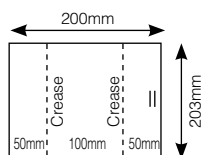

Note Pads Printed

A5 Mouse	Mouse graphic - in green & brown	148mm x 210mm	1	\$4.00
A5Pohut	Pohutukawa Christmas border - in red, green	148mm x 210mm	1	\$5.50

Mouse Pads

Pohutukawa Pad

Gate Fold DL -
3 Panel Card