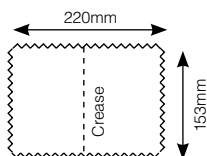

F217	Black - matt card 220gsm (ST/E)	10	\$4.50
F217/25	Black - matt card 220gsm (ST/E)	25	\$11.00
F217/50	Black - matt card 220gsm (ST/E)	50	\$21.50
F217/100	Black - matt card 220gsm (ST/E)	100	\$42.00
F217B/10	Black - matt card 220gsm (ST/E) WITH BLACK ENVELOPES	10	\$9.00
F217B/50	Black - matt card 220gsm (ST/E) WITH BLACK ENVELOPES	50	\$43.00
F256	Black - Metallic card - Charcoal black 285gsm (ST/E)	10	\$11.50
F256/50	Black - Metallic card - Charcoal black 285gsm (ST/E)	50	\$55.00
F211DE	Blue - baby - matt card 220gsm Deckle edged	10	\$4.50
F211	Blue - baby - matt card 220gsm (ST/E)	10	\$4.50
F211/50	Blue - baby - matt card 220gsm (ST/E)	50	\$21.50
F255	Blue - Metallic card - Sapphire blue - 285gsm (ST/E)	10	\$11.00
F255/50	Blue - Metallic card - Sapphire blue - 285gsm (ST/E)	50	\$50.00
F219DE	Blue - Midnight - dark blue matt 240gsm Deckle edged	10	\$4.50
F219	Blue - Midnight - dark blue matt card 240gsm (ST/E)	10	\$4.50
F219/25	Blue - Midnight - dark blue matt card 240gsm (ST/E)	25	\$11.00
F219/50	Blue - Midnight - dark blue matt card 240gsm (ST/E)	50	\$21.50
F220DE	Bordeaux - matt card 240gsm Deckle Edged	10	\$4.50
F220	Bordeaux - matt card 240gsm (ST/E)	10	\$4.50
F220/25	Bordeaux - matt card 240gsm (ST/E)	25	\$11.00
F220/50	Bordeaux - matt card 240gsm (ST/E)	50	\$21.50
F204DE	Cream - matt card 220gsm Deckle edged	10	\$4.50
F204	Cream - matt card 220gsm (ST/E)	10	\$4.50
F204/25	Cream - matt card 220gsm (ST/E)	25	\$11.00
F204/50	Cream - matt card 220gsm (ST/E)	50	\$21.50
F254	Cream - Metallic card - 250gsm (ST/E)	10	\$8.50
F254/50	Cream - Metallic card - 250gsm (ST/E)	50	\$41.50
F205/10	Cream - blue fleck, 30% recycled (ST/E)	10	\$6.50
F205/50	Cream - blue fleck, 30% recycled (ST/E)	50	\$31.50
F295	Cream - textured surface, 30% recycled (ST/E)	10	\$5.00
F295DE	Cream - textured surface, 30% recycled Deckle edged	10	\$5.00
F295/25	Cream - textured surface, 30% recycled (ST/E)	25	\$12.30
F295/50	Cream - textured surface, 30% recycled (ST/E)	50	\$23.50
F295/100	Cream - textured surface, 30% recycled (ST/E)	100	\$46.00
F252	Gold - Metallic card - 250gsm (ST/E)	10	\$8.50
F252/50	Gold - Metallic card - 250gsm (ST/E)	50	\$41.50
F218DE	Green - dark matt card 240gsm Deckle edged	10	\$4.50
F218	Green - dark matt card 240gsm (ST/E)	10	\$4.50
F218/25	Green - dark matt card 240gsm (ST/E)	25	\$11.00
F218/50	Green - dark matt card 240gsm (ST/E)	50	\$21.50