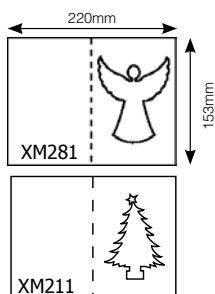

Single Fold Cards

CODE	DESCRIPTION	QTY PER PACK	PRICE
F253	White - Metallic card - Ice Gold 250gsm (ST/E)	10	$8.50
F253/50	White - Metallic card - Ice Gold 250gsm (ST/E)	50	$41.50
F206	White - linen finish on one side - matt inside (ST/E)	10	$7.00
F206/50	White - linen finish on one side - matt inside (ST/E)	50	$32.50
F209	White 100% Recycled Greyish tinge with flecks-Manilla envs	10	$ 5.50
F209/50	White 100% Recycled Greyish tinge with flecks-Manilla envs	50	$ 26.50
F203/10	White - blue fleck, 30% recycled (ST/E)	10	$6.50
F203/50	White - blue fleck, 30% recycled (ST/E)	50	$31.50
F212	Yellow - bright 220gsm (ST/E)	10	$4.50
C2F1	Red / Green - red one side, green one side (ST/E)	5	$4.00
F201	Mixture of 10 colours 2 of each Deckle Edged	20	$9.00
F202	Mixture of different colours (ST/E)	20	$9.00

Diecut Windows

Die-cut windows. Size 110mm x 153mm folded. With white envelopes.

ANGEL diecut on front.

XM281	White textured	5	$5.00

ARCHED WINDOW diecut on front.

AW01	Cream textured	5	$5.00
AW02	Green - dark	5	$5.00

CHRISTMAS BELLS diecut on front.

XM244	Green - dark	5	$5.00

CHRISTMAS TREE Tree pops out of front & is attached at base.

XM211	Green - dark	5	$5.00
XM222	White Textured	5	$5.00

CIRCLE (64mm) die cut on front.

F2Circle	White	5	$5.00

DECORATIVE SQUARE die cut on front.

F2S3	Blue - dark	5	$5.00
F2S4	White textured	5	$5.00

CHECK OUT OUR WEBSITE
www.cardmakers.co.nz