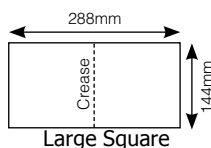

Large Square Card

Ideal for gift cards

Large Square card, size 144mm x 144mm when folded, with white square envelopes.

LS12	Cream - textured 216gsm	10	\$12.00
LS12/50	Cream - textured 216gsm	50	\$55.00
LS13	Black - matt 220gsm	10	\$12.00
LS13/50	Black - matt 220gsm	50	\$55.00
LS14	White - matt 250gsm	10	\$12.00
LS14/50	White - matt 250gsm	50	\$55.00

Wedding - Gate Square

For invitations try this card. Size 148mm x 148mm square card when folded. With white square envelopes. Other colours available on request.

WG1	White - textured 216gsm	10	\$13.00
WG1/50	White - textured 216gsm	50	\$60.00
WG2	Black - matt 220gsm	10	\$13.00
WG2/50	Black - matt 220gsm	50	\$60.00