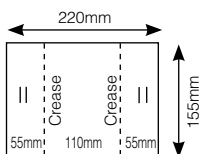

Gate Fold DL - 3 Panel Card

Creased so the sides fold to the middle. Size 100mm x 203mm when folded. With two slits for tying front closed with ribbon. Slits are 25mm long (other colours on request)

GFD4	White - textured 216gsm with white envelopes	10	$11.00
GFD4/50	White - textured 216gsm with white envelopes	50	$52.50
GFD5	White - metallic with matching white metallic envs	10	$25.00
GF5/50	White - metallic with matching white metallic envs	50	$120.00
GFD6	White - metallic with white envelopes	10	$12.00
GF6/50	White - metallic with white envelopes	50	$55.00
GFD3	Black - matt 220gsm with white envelopes	10	$11.00
GFD3/50	Black - matt 220gsm with white envelopes	50	$52.50
GFD8B	Black - matt 220gsm with black matt envelopes	10	$15.00
GFD8B/50	Black - matt 220gsm with black matt envelopes	50	$70.00
GFD9B	Black - metallic with black matt envelopes	10	$22.00
GF9/50B	Black - metallic with black matt envelopes	50	$100.00
GFD11W	Black - metallic with white metallic envs	10	$30.00
GFD11/50W	Black - metallic with white metallic envs	50	$142.00
GFD10	Cream - metallic with white envelopes	10	$12.00
GFD10/50	Cream - metallic with white envelopes	50	$55.00

Gate Fold C6 -
3 Panel Card