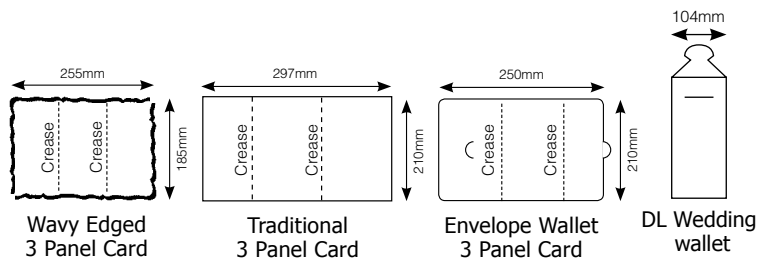

Wavy Edged 3 Panel Card

CODE	DESCRIPTION	QTY PER PACK	PRICE
<i>Wavy edged cards with 2 creases, folds into three. Comes with white envelopes. Size 185mm x 102mm when folded. Other colours available on request.</i>			
WE1	White - textured 216gsm	10	$11.00
WE1/50	White - textured 216gsm	50	$54.00
WE2	Black - matt 220gsm	10	$11.00
WE2/50	Black - matt 220gsm	50	$54.00

Traditional 3 Panel Card

Straight edged card with 2 creases, folds into three. With white envelopes. Size 105mm x 210mm when folded. Other colours available on request.

A4W4	White - textured 216gsm	10	$11.00
A4W4/50	White - textured 216gsm	50	$54.00
A4W2	Black - matt 220gsm	10	$11.00
A4W2/50	Black - matt 220gsm	50	$54.00

Envelope Wallet - 3 Panel

3 panel card, makes a simple invitation card (folds to a self envelope). Size 210mm x 100mm when folded.

EW4	Black - matt 220gsm	10	$11.00
EW4/50	Black - matt 220gsm	50	$54.00

DL Wedding Wallet

A DL card wallet style, 220gsm card, slide all your invitation details into the wallet and post! Other colours made to order. Size 100mm x 210mm

DLwallet	Black - matt 220gsm	10	$16.00
DLwallet/50	Black - matt 220gsm	50	$77.50

CHECK OUT OUR WEBSITE
www.cardmakers.co.nz