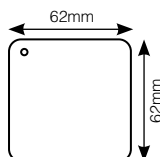

Small Wavy Edge Card Pieces

CODE	DESCRIPTION	QTY PER PACK	PRICE

Makes a decorative background for your cards. Size 60mm x 80mm

SWE1	White - matt 220gsm	10	$2.50
SWE2	Cream - matt 220gsm	10	$2.50
SWE3	Green - matt 220gsm	10	$2.50
SWE4	Blue - matt 220gsm	10	$2.50
SWE5	Red - matt 220gsm	10	$2.50
SWE6	Black - matt 220gsm	10	$2.50

Large Wavy Edge Card Pieces

Makes a decorative background for your card. Size 95mm x 135mm.

LWE1	White - matt 220gsm	10	$4.00
LWE2	Cream - matt 220gsm	10	$4.00
LWE3	Green - matt 220gsm	10	$4.00
LWE4	Red - matt 220gsm	10	$4.00
LWE5	Black - matt 220gsm	10	$4.00

Tags

Tags - all shapes and size or your home craft labels.

T3W/50	White - 300gsm, 85mm x 110mm, 3mm drill hole	50	$9.00
T4W/50	White - 300gsm, 55mm x 90mm, 5mm drill hole	50	$8.00
T2W/50	White - 300gsm, 62mm x 62mm, 4mm drill hole	50	$5.50
T1W/50	White - 300gsm, 49mm x 105mm, 2mm drill hole	50	$8.00

T2W

CHECK OUT OUR WEBSITE
www.cardmakers.co.nz