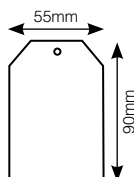

Small Wavy Edge Card Pieces

CODE	DESCRIPTION	QTY PER PACK	PRICE

Makes a decorative background for your cards. Size 60mm x 80mm

SWE1	White - matt 220gsm	10	$2.50
SWE2	Cream - matt 220gsm	10	$2.50
SWE3	Green - matt 220gsm	10	$2.50
SWE4	Blue - matt 220gsm	10	$2.50
SWE5	Red - matt 220gsm	10	$2.50
SWE6	Black - matt 220gsm	10	$2.50

Large Wavy Edge Card Pieces

Makes a decorative background for your card. Size 95mm x 135mm.

LWE1	White - matt 220gsm	10	$4.00
LWE2	Cream - matt 220gsm	10	$4.00
LWE3	Green - matt 220gsm	10	$4.00
LWE4	Red - matt 220gsm	10	$4.00
LWE5	Black - matt 220gsm	10	$4.00

Tags

Tags - all shapes and size or your home craft labels.

T3W/50	White - 300gsm, 85mm x 110mm, 3mm drill hole	50	$9.00
T4W/50	White - 300gsm, 55mm x 90mm, 5mm drill hole	50	$8.00
T2W/50	White - 300gsm, 62mm x 62mm, 4mm drill hole	50	$5.50
T1W/50	White - 300gsm, 49mm x 105mm, 2mm drill hole	50	$8.00

T4W

CHECK OUT OUR WEBSITE
www.cardmakers.co.nz