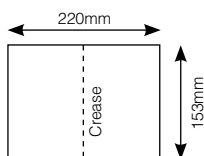

STRAIGHT EDGE (ST/E)

CHECK OUT OUR WEBSITE
www.cardmakers.co.nz