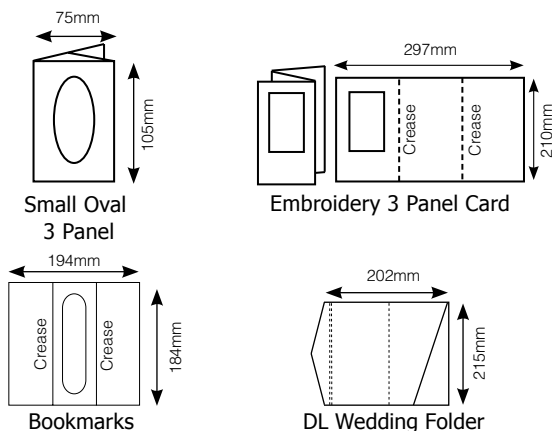

DL Wedding Folder

A DL card with a pocket on the right hand side, with envelopes. Size 99mm x 215mm when folded. With a flap at the top to fold down & seal. Other colours on request

DWF3/10	Black - matt 220gsm with black envelopes	10	\$23.00
DWF3/50	Black - matt 220gsm with black envelopes	50	\$110.00
DWF4/10	White - metallic 250gsm with matching envelopes	10	\$41.00
DWF4/50	White - metallic 250gsm with matching envelopes	50	\$200.00