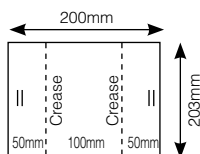

Gate Fold DL -
3 Panel Card

CHECK OUT OUR WEBSITE
www.cardmakers.co.nz