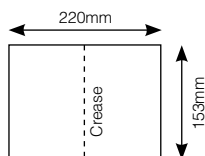

DECKLE EDGED

STRAIGHT EDGE (ST/E)

CHECK OUT OUR WEBSITE
www.cardmakers.co.nz

Single Fold Cards

CODE	DESCRIPTION	QTY PER PACK	PRICE
F253	White - Metallic card - Ice Gold 250gsm (ST/E)	10	\$8.50
F253/50	White - Metallic card - Ice Gold 250gsm (ST/E)	50	\$41.50
F206	White - linen finish on one side - matt inside (ST/E)	10	\$7.00
F206/50	White - linen finish on one side - matt inside (ST/E)	50	\$32.50
F209	White 100% Recycled Greyish tinge with flecks-Manilla envs	10	\$ 5.50
F209/50	White 100% Recycled Greyish tinge with flecks-Manilla envs	50	\$ 26.50
F203/10	White - blue fleck, 30% recycled (ST/E)	10	\$6.50
F203/50	White - blue fleck, 30% recycled (ST/E)	50	\$31.50
F212	Yellow - bright 220gsm (ST/E)	10	\$4.50
C2F1	Red / Green - red one side, green one side (ST/E)	5	\$4.00
F201	Mixture of 10 colours 2 of each Deckle Edged	20	\$9.00
F202	Mixture of different colours (ST/E)	20	\$9.00