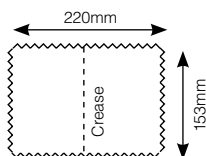

DECKLE EDGED

STRAIGHT EDGE (ST/E)

CHECK OUT OUR WEBSITE
www.cardmakers.co.nz

Single Fold Cards

CODE	DESCRIPTION	QTY PER PACK	PRICE
F253	White - Metallic card - Ice Gold 250gsm (ST/E)	10	\$8.50
F253/50	White - Metallic card - Ice Gold 250gsm (ST/E)	50	\$41.50
F206	White - linen finish on one side - matt inside (ST/E)	10	\$7.00
F206/50	White - linen finish on one side - matt inside (ST/E)	50	\$32.50
F209	White 100% Recycled Greyish tinge with flecks-Manilla envs	10	\$ 5.50
F209/50	White 100% Recycled Greyish tinge with flecks-Manilla envs	50	\$ 26.50
F203/10	White - blue fleck, 30% recycled (ST/E)	10	\$6.50
F203/50	White - blue fleck, 30% recycled (ST/E)	50	\$31.50
F212	Yellow - bright 220gsm (ST/E)	10	\$4.50
C2F1	Red / Green - red one side, green one side (ST/E)	5	\$4.00
F201	Mixture of 10 colours 2 of each Deckle Edged	20	\$9.00
F202	Mixture of different colours (ST/E)	20	\$9.00