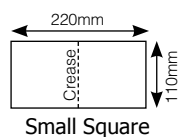

Small Square Cards *Useful for short messages*

CODE	DESCRIPTION	QTY PER PACK	PRICE

Small Square Cards, straight edged, with square white envelopes. Card Size 110mm x 110mm when folded.

SS1	Cream - textured 216gsm	10	$7.50
SS1/50	Cream - textured 216gsm	50	$36.50
SS3	Green - dark - matt 240gsm	10	$7.50
SS3/50	Green - dark - matt 240gsm	50	$36.50
SS4	White - textured 216gsm	10	$7.50
SS4/50	White - textured 216gsm	50	$36.50
SS5	Red - matt 220gsm	10	$7.50
SS5/50	Red - matt 220gsm	50	$36.50
SS6	Black - matt 220gsm	10	$7.50
SS6/50	Black - matt 220gsm	50	$36.50
SS7	White - matt 250gsm	10	$5.50
SS7/50	White - matt 250gsm	50	$26.50

Large Square Card

Ideal for gift cards

Large Square card, size 144mm x 144mm when folded, with white square envelopes.

LS12	Cream - textured 216gsm	10	$12.00
LS12/50	Cream - textured 216gsm	50	$55.00
LS13	Black - matt 220gsm	10	$12.00
LS13/50	Black - matt 220gsm	50	$55.00
LS14	White - matt 250gsm	10	$12.00
LS14/50	White - matt 250gsm	50	$55.00

Wedding - Gate Square

For invitations try this card. Size 148mm x 148mm square card when folded. With white square envelopes. Other colours available on request.

WG1	White - textured 216gsm	10	$13.00
WG1/50	White - textured 216gsm	50	$60.00
WG2	Black - matt 220gsm	10	$13.00
WG2/50	Black - matt 220gsm	50	$60.00