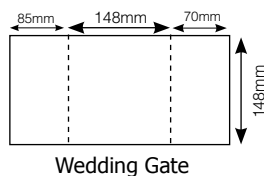

Small Square Cards *Useful for short messages*

CODE	DESCRIPTION	QTY PER PACK	PRICE

Small Square Cards, straight edged, with square white envelopes. Card Size 110mm x 110mm when folded.

SS1	Cream - textured 216gsm	10	$7.50
SS1/50	Cream - textured 216gsm	50	$36.50
SS3	Green - dark - matt 240gsm	10	$7.50
SS3/50	Green - dark - matt 240gsm	50	$36.50
SS4	White - textured 216gsm	10	$7.50
SS4/50	White - textured 216gsm	50	$36.50
SS5	Red - matt 220gsm	10	$7.50
SS5/50	Red - matt 220gsm	50	$36.50
SS6	Black - matt 220gsm	10	$7.50
SS6/50	Black - matt 220gsm	50	$36.50
SS7	White - matt 250gsm	10	$5.50
SS7/50	White - matt 250gsm	50	$26.50

Large Square Card

Ideal for gift cards

Large Square card, size 144mm x 144mm when folded, with white square envelopes.

LS12	Cream - textured 216gsm	10	$12.00
LS12/50	Cream - textured 216gsm	50	$55.00
LS13	Black - matt 220gsm	10	$12.00
LS13/50	Black - matt 220gsm	50	$55.00
LS14	White - matt 250gsm	10	$12.00
LS14/50	White - matt 250gsm	50	$55.00

Wedding - Gate Square

For invitations try this card. Size 148mm x 148mm square card when folded. With white square envelopes. Other colours available on request.

WG1	White - textured 216gsm	10	$13.00
WG1/50	White - textured 216gsm	50	$60.00
WG2	Black - matt 220gsm	10	$13.00
WG2/50	Black - matt 220gsm	50	$60.00