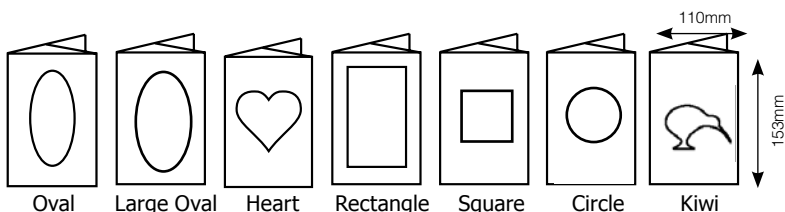

CODE	DESCRIPTION	QTY PER PACK	PRICE

For embroidery/photos or artworks. Pre-creased, die-cut. Size 110mm x 153mm folded. They have a extra flap to hide the back of your work.

Oval: (70mm wide x 90mm deep)

F350	White - textured with white envelopes	5	$6.50
F351	Cream - textured with cream envelopes	5	$6.50
F352	Green - dark - textured with cream envelopes	5	$8.50
F353	Blue - dark - textured with white envelopes	5	$8.50
F354	Black - with white envelopes	5	$6.50

Large Oval: (80mm wide x 100mm deep)

F356	White - textured with white envelopes	5	$6.50

Heart:

F361	Cream - with cream envelopes	5	$6.50

Rectangle: (72mm wide x 110mm deep)

F370	White - textured with white envelopes	5	$6.50
F371	Cream - textured with cream envelopes	5	$6.50
F372	Green - dark with cream envelopes	5	$8.50
F373	Blue - dark with white envelopes	5	$8.50

Square: (70mm x 70mm)

F375	White - textured with white envelopes	5	$6.50
F376	Cream - textured with cream envelopes	5	$6.50

Circle: (74mm diameter)

F391	White - textured with white envelopes	5	$6.50
F392	Cream - textured with cream envelopes	5	$6.50

Create Your Own Shape. Creased – ready for your own design.

F384	White - textured with white envelopes	5	$6.50
F385	Cream - textured with cream envelopes	5	$6.50
F387	Blue - dark with white envelopes	5	$8.50
F388	Green - dark with cream envelopes	5	$8.50
F389	Red - with white envelopes	5	$6.50

Kiwi

F390	Black - with white envelopes (Kiwi diecut on front)	5	$6.50

CHECK OUT OUR WEBSITE
www.cardmakers.co.nz