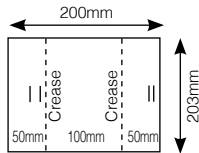

Gate Fold DL - 3 Panel Card