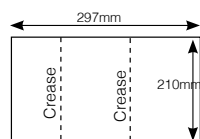

Traditional
3 Fold Card