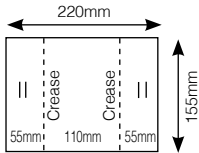

Gate Fold C6 - 3 Panel Card