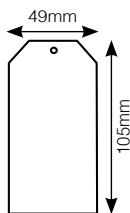

## DL Card

*Ideal for Invites*

CODE	DESCRIPTION	QTY PER PACK	PRICE
------	-------------	--------------	-------

*Creased with white plain envelopes, Size 99mm x 210mm when folded. Other colours Made on demand. (minimum order 50).*

## Large Card

*The Biggest card. With white envelopes. Size 147mm x 202mm when folded.*

BG1/10	White - matt 300gsm	10	\$12.00
BG1/50	White - matt 300gsm	50	\$55.00

## Tags

*Tags - all shapes and size or your home craft labels.*

T1W/50	White - 300gsm, 49mm x 105mm, 2mm drill hole	50	\$8.00
T2W/50	White - 300gsm, 62mm x 62mm, 4mm drill hole	50	\$6.50
T3W/50	White - 300gsm, 85mm x 110mm, 3mm drill hole	50	\$8.00
T4W/50	White - 300gsm, 55mm x 90mm, 5mm drill hole	50	\$7.00
<b>T4K/50</b>	<b>Kraft brown- 300gsm, 55mm x 90mm, 5mm drill hole</b>	<b>50</b>	<b>\$7.00</b>