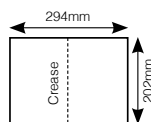

Large Card

CHECK OUT OUR WEBSITE
www.cardmakers.co.nz