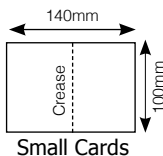

Place Cards

CODE	DESCRIPTION	QTY PER PACK	PRICE

Creased - size 95mm x 50mm folded. Other colours available on request.

PL14/50	White - Ice Gold - metallic 250gsm	50	$20.00

Small Cards

Ideal for gift cards

Creased Cards - size 70mm x 100mm folded. With white envelopes.

Other colours available on request.

SC15	White - textured 216gsm	10	$7.50
SC15/50	White - textured 216gsm	50	$35.00
SC16/10	White 300gsm matt card	10	$4.50
SC16/50	White 300gsm matt card	50	$21.00

Note Cards

Ideal for gift cards. Size 84mm x 130mm folded, with white envelopes.

MS01	White - textured 216gsm	10	$8.00
MS01/50	White - textured 216gsm	50	$37.50

Small Square Cards *Useful for short messages*

Small square cards, straight edged, with square white envelopes. Card size 110mm x 110mm when folded - other colours available on request.

SS7	White - matt 250gsm	10	$5.50
SS7/50	White - matt 250gsm	50	$27.00

Large Square Card

Large square card, size 144mm x 144mm when folded, with white square envelopes - other colours made on request.

LS14/10	White - matt 300gsm	10	$13.00
LS14/50	White - matt 300gsm	50	$62.50

*We Made to order
Ask us about other colours!*

CHECK OUT OUR WEBSITE
www.cardmakers.co.nz