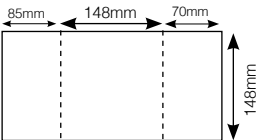

Wedding Gate

We Made to order
Ask us about other colours!