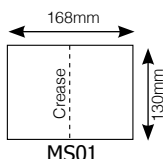

Place Cards

CODE	DESCRIPTION	QTY PER PACK	PRICE

Creased - size 95mm x 50mm folded. Other colours available on request.

PL14/50	White - Ice Gold - metallic 250gsm	50	$20.00

Small Cards

Ideal for gift cards

Creased Cards - size 70mm x 100mm folded. With white envelopes.

Other colours available on request.

SC15	White - textured 216gsm	10	$7.50
SC15/50	White - textured 216gsm	50	$35.00
SC16/10	White 300gsm matt card	10	$4.50
SC16/50	White 300gsm matt card	50	$21.00

Note Cards

Ideal for gift cards. Size 84mm x 130mm folded, with white envelopes.

MS01	White - textured 216gsm	10	$8.00
MS01/50	White - textured 216gsm	50	$37.50

Small Square Cards *Useful for short messages*

Small square cards, straight edged, with square white envelopes. Card size 110mm x 110mm when folded - other colours available on request.

SS7	White - matt 250gsm	10	$5.50
SS7/50	White - matt 250gsm	50	$27.00

Large Square Card

Large square card, size 144mm x 144mm when folded, with white square envelopes - other colours made on request.

LS14/10	White - matt 300gsm	10	$13.00
LS14/50	White - matt 300gsm	50	$62.50

*We Made to order
Ask us about other colours!*

CHECK OUT OUR WEBSITE
www.cardmakers.co.nz