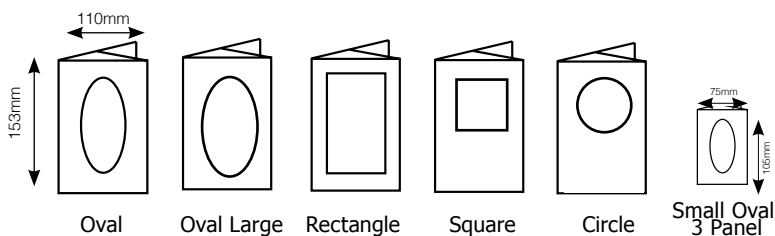

3 Panel Cards

Great for Embroidery

CODE	DESCRIPTION	QTY PER PACK	PRICE

For embroidery. Pre-creased, die-cut. Size 110mm x 153mm folded. With a extra flap to conceal the back of your work. With white 100gsm envelopes.

Oval: (70mm wide x 90mm deep)

F350	White - textured	5	$7.50
F351	Cream - textured	5	$7.50
F352	Green - dark - textured	5	$8.50

Large Oval: (80mm wide x 100mm deep)

F356	White - textured	5	$7.50

Rectangle: (72mm wide x 110mm deep)

F370	White - textured	5	$7.50
F371	Cream - textured	5	$7.50
F372	Green - dark - textured	5	$8.50

Square: (70mm x 70mm)

F375	White - textured	5	$7.50
F376	Cream - textured	5	$7.50

Circle: (74mm diameter)

F391	White - textured	5	$7.50
F392	Cream - textured	5	$7.50

Create Your Own Shape. Creased – ready for your own design.

F384	White - textured	5	$7.50
F385	Cream - textured	5	$7.50

Small Oval - 3 Panel Card

Ideal for embroidery. Pre-creased, Size 70mm x 105mm when folded. With small white envelopes.

S304	White - textured 216gsm	5	$5.00

CHECK OUT OUR WEBSITE

www.cardmakers.co.nz