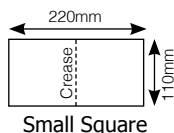

Place Cards

CODE	DESCRIPTION	QTY PER PACK	PRICE

Creased - size 95mm x 50mm folded. Other colours available on request.

PL14/50	White - Ice Gold - metallic 250gsm	50	$20.00

Small Cards

Ideal for gift cards

Creased Cards - size 70mm x 100mm folded. With white envelopes.

Other colours available on request.

SC15	White - textured 216gsm	10	$7.50
SC15/50	White - textured 216gsm	50	$35.00
SC16/10	White 300gsm matt card	10	$4.50
SC16/50	White 300gsm matt card	50	$21.00

Note Cards

Ideal for gift cards. Size 84mm x 130mm folded, with white envelopes.

MS01	White - textured 216gsm	10	$8.00
MS01/50	White - textured 216gsm	50	$37.50

Small Square Cards *Useful for short messages*

Small square cards, straight edged, with square white envelopes. Card size 110mm x 110mm when folded - other colours available on request.

SS7	White - matt 250gsm	10	$5.50
SS7/50	White - matt 250gsm	50	$27.00

Large Square Card

Large square card, size 144mm x 144mm when folded, with white square envelopes - other colours made on request.

LS14/10	White - matt 300gsm	10	$13.00
LS14/50	White - matt 300gsm	50	$62.50

*We Made to order
Ask us about other colours!*

CHECK OUT OUR WEBSITE
www.cardmakers.co.nz