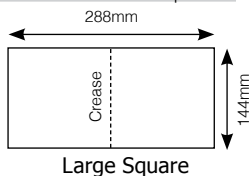

Place Cards

CODE	DESCRIPTION	QTY PER PACK	PRICE

Creased - size 95mm x 50mm folded. Other colours available on request.

PL14/50	White - Ice Gold - metallic 250gsm	50	$20.00

Small Cards

Ideal for gift cards

Creased Cards - size 70mm x 100mm folded. With white envelopes.

Other colours available on request.

SC15	White - textured 216gsm	10	$7.50
SC15/50	White - textured 216gsm	50	$35.00
SC16/10	White 300gsm matt card	10	$4.50
SC16/50	White 300gsm matt card	50	$21.00

Note Cards

Ideal for gift cards. Size 84mm x 130mm folded, with white envelopes.

MS01	White - textured 216gsm	10	$8.00
MS01/50	White - textured 216gsm	50	$37.50

Small Square Cards *Useful for short messages*

Small square cards, straight edged, with square white envelopes. Card size 110mm x 110mm when folded - other colours available on request.

SS7	White - matt 250gsm	10	$5.50
SS7/50	White - matt 250gsm	50	$27.00

Large Square Card

Large square card, size 144mm x 144mm when folded, with white square envelopes - other colours made on request.

LS14/10	White - matt 300gsm	10	$13.00
LS14/50	White - matt 300gsm	50	$62.50

*We Made to order
Ask us about other colours!*

CHECK OUT OUR WEBSITE
www.cardmakers.co.nz