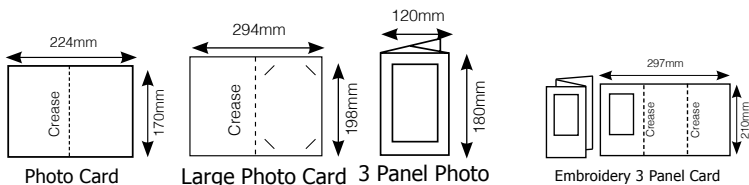

## Large Photo Cards

*Takes 5"x7" (130mm x 180mm) photo. Size 147mm x 198mm folded. Pre slit, so it's easy to slip the photo in, with white envelopes.*

PC105/10	White - matt 350gsm	10	\$11.00
PC105/25	White - matt 350gsm	25	\$26.00
PC105/50	White - matt 350gsm	50	\$50.00

## Photo Cards - 3 Panel Window

*Takes a standard size photo 6" x 4" (150mm x 100mm). With white envelopes. Size 180mm x 120mm when folded.*

F340/5	White - textured 216gsm	5	\$8.00
F340/25	White - textured 216gsm	25	\$39.00

## "Embroidery" - 3 Panel Card

*A card with 2 creases, a die cut window (60mm x 110mm) with white envelopes. Size 99mm x 210mm when folded.*

A4E01/10	White - textured 216gsm	10	\$12.00
A4E01/50	White - textured 216gsm	50	\$55.50