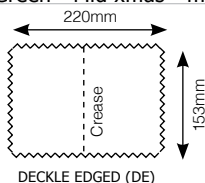

F217/10	Black - matt card 220gsm (ST/E)	10	$5.50
F217/25	Black - matt card 220gsm (ST/E)	25	$13.50
F217/50	Black - matt card 220gsm (ST/E)	50	$25.50
F217/100	Black - matt card 220gsm (ST/E)	100	$50.00
F217B/10	Black - card 220gsm (ST/E) WITH BLACK ENVELOPES	10	$8.00
F217B/50	Black - card 220gsm (ST/E) WITH BLACK ENVELOPES	50	$37.50
F235/10	Blue - Arabian - matt card	10	$5.50
F211DE/10	Blue - baby - matt card 220gsm Deckle edged	10	$5.50
F211/10	Blue - baby - matt card 220gsm (ST/E)	10	$5.50
F211/25	Blue - baby - matt card 220gsm (ST/E)	25	$13.50
F211/50	Blue - baby - matt card 220gsm (ST/E)	50	$25.50
F219DE/10	Blue - Midnight - dark blue matt 240gsm Deckle edged	10	$5.50
F219/10	Blue - Midnight - dark blue matt card 240gsm (ST/E)	10	$5.50
F219/25	Blue - Midnight - dark blue matt card 240gsm (ST/E)	25	$13.50
F219/50	Blue - Midnight - dark blue matt card 240gsm (ST/E)	50	$26.50
F220DE/10	Bordeaux - matt card 240gsm Deckle Edged	10	$5.50
F220/10	Bordeaux - matt card 240gsm (ST/E)	10	$5.50
F220/25	Bordeaux - matt card 240gsm (ST/E)	25	$13.50
F220/50	Bordeaux - matt card 240gsm (ST/E)	50	$26.50
F204DE/10	Cream - matt card 220gsm Deckle edged	10	$5.50
F204/10	Cream - matt card 220gsm (ST/E)	10	$5.50
F204/25	Cream - matt card 220gsm (ST/E)	25	$13.50
F204/50	Cream - matt card 220gsm (ST/E)	50	$25.50
F254/10	Cream - Metallic card - 250gsm (ST/E)	10	$9.00
F254/50	Cream - Metallic card - 250gsm (ST/E)	50	$40.00
F205/10	Cream - blue fleck, 30% recycled (ST/E) Manilla envs	10	$5.70
F205/50	Cream - blue fleck, 30% recycled (ST/E) Manilla envs	50	$27.50
F295DE/10	Cream - textured, 216gsm 30% recycled Deckle edged	10	$6.50
F295/10	Cream - textured, 216gsm 30% recycled (ST/E)	10	$6.50
F295/25	Cream - textured, 216gsm 30% recycled (ST/E)	25	$15.50
F295/50	Cream - textured, 216gsm 30% recycled (ST/E)	50	$30.00
F295/100	Cream - textured, 216gsm 30% recycled (ST/E)	100	$59.00
F295 /10	Gold - Metallic card - 250gsm (ST/E)	10	$9.00
F252/50	Gold - Metallic card - 250gsm (ST/E)	50	$40.00
F218DE/10	Green - dark matt card 240gsm Deckle edged	10	$5.50
F218/10	Green - dark matt card 240gsm (ST/E)	10	$5.50
F218/25	Green - dark matt card 240gsm (ST/E)	25	$13.50
F218/50	Green - dark matt card 240gsm (ST/E)	50	$26.50
F223/10	Green - Mid xmas - matt card 220gsm (ST/E)	10	$5.50
F223/25	Green - Mid xmas - matt card 220gsm (ST/E)	25	$13.50

CHECK OUT OUR WEBSITE

www.cardmakers.co.nz