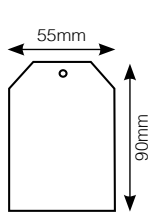

DL Card

Ideal for Invites

CODE	DESCRIPTION	QTY PER PACK	PRICE

Creased with white plain envelopes, Size 99mm x 210mm when folded. Other colours Made on demand. (minimum order 50).

DL8/10	White metallic 250gsm -white plain envelopes	10	$13.00
DL8/50	White metallic 250gsm -white plain envelopes	50	$60.00

Classic Card

A larger card, with white envelopes. Size 120mm x 186mm when folded.

CC2/10	White - textured 216gsm	10	$13.00
CC2/50	White - textured 216gsm	50	$67.50

Large Card

The Biggest card. With white envelopes. Size 147mm x 202mm when folded.

BG1/10	White - matt 300gsm	10	$12.00
BG1/50	White - matt 300gsm	50	$55.00

Tags

Tags - all shapes and size or your home craft labels.

T1W/50	White - 300gsm, 49mm x 105mm, 2mm drill hole	50	$8.00
T2W/50	White - 300gsm, 62mm x 62mm, 4mm drill hole	50	$6.50
T3W/50	White - 300gsm, 85mm x 110mm, 3mm drill hole	50	$8.00
T4W/50	White - 300gsm, 55mm x 90mm, 5mm drill hole	50	$7.00
T4K/50	Kraft brown- 300gsm, 55mm x 90mm, 5mm drill hole	50	$7.00

T4W&K

CHECK OUT OUR WEBSITE
www.cardmakers.co.nz