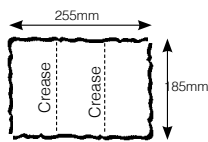

Wavy Edged
3 Panel Card