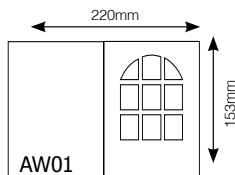

New Zealand A4 Background Paper

CODE	DESCRIPTION	QTY PER PACK	PRICE

Designed to make card making simple. Size A4 - 210mm x 297mm.

New Zealand Papers

BG24	Kowhaiwai patterns - red/black, white background	1	$2.00
BG24/10	Kowhaiwai patterns - red/black, white background	10	$16.00

Papers printed in colour *Samples can be viewed on our web site.*

P417	Paua Paper	1	$2.50
P417/10	Paua Paper	10	$20.00
P418	Flax Pattern	1	$2.50
P419	Paua Pieces	1	$2.50
P419/10	Paua Pieces	10	$20.00
P420	Shells	1	$2.50
P421	Pohutukawa Flowers Paper	1	$2.50
P422	6 Pohutukawa Trees	1	$2.50

Shapes – Card

SH05	Xmas Tree - gold or green (please specify)	10	$3.00
SH419	Paua Spiral (50mm) - printed in colour,	10	$4.00
SH06	Kiwi Shape (80mm x 60mm) - black	10	$3.00

Diecut Windows Single folds

Die-cut windows. Size 110mm x 153mm folded. With white envelopes.

ARCHED WINDOW diecut on front.

AW01	Cream textured	5	$5.00
AW02	Green - dark	5	$5.00

CHRISTMAS TREE Tree pops out of front & is attached at base.

XM211	Green - dark	5	$5.00

TREASURED MEMORIES

CHECK OUT OUR WEBSITE
www.cardmakers.co.nz