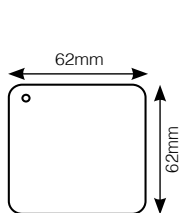

DL Card

Ideal for Invites

CODE	DESCRIPTION	QTY PER PACK	PRICE

Creased with white plain envelopes, Size 99mm x 210mm when folded. Other colours Made on demand. (minimum order 50).

DL8/10	White metallic 250gsm -white plain envelopes	10	$13.00
DL8/50	White metallic 250gsm -white plain envelopes	50	$60.00

Classic Card

A larger card, with white envelopes. Size 120mm x 186mm when folded.

CC2/10	White - textured 216gsm	10	$13.00
CC2/50	White - textured 216gsm	50	$67.50

Large Card

The Biggest card. With white envelopes. Size 147mm x 202mm when folded.

BG1/10	White - matt 300gsm	10	$12.00
BG1/50	White - matt 300gsm	50	$55.00

Tags

Tags - all shapes and size or your home craft labels.

T1W/50	White - 300gsm, 49mm x 105mm, 2mm drill hole	50	$8.00
T2W/50	White - 300gsm, 62mm x 62mm, 4mm drill hole	50	$6.50
T3W/50	White - 300gsm, 85mm x 110mm, 3mm drill hole	50	$8.00
T4W/50	White - 300gsm, 55mm x 90mm, 5mm drill hole	50	$7.00
T4K/50	Kraft brown- 300gsm, 55mm x 90mm, 5mm drill hole	50	$7.00

T2W

CHECK OUT OUR WEBSITE
www.cardmakers.co.nz