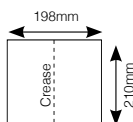

DL Card

Ideal for Invites

CODE	DESCRIPTION	QTY PER PACK	PRICE

Creased with white plain envelopes, Size 99mm x 210mm when folded. Other colours Made on demand. (minimum order 50).

DL8/10	White metallic 250gsm -white plain envelopes	10	$13.00
DL8/50	White metallic 250gsm -white plain envelopes	50	$60.00

Classic Card

A larger card, with white envelopes. Size 120mm x 186mm when folded.

CC2/10	White - textured 216gsm	10	$13.00
CC2/50	White - textured 216gsm	50	$67.50

Large Card

The Biggest card. With white envelopes. Size 147mm x 202mm when folded.

BG1/10	White - matt 300gsm	10	$12.00
BG1/50	White - matt 300gsm	50	$55.00

Tags

Tags - all shapes and size or your home craft labels.

T1W/50	White - 300gsm, 49mm x 105mm, 2mm drill hole	50	$8.00
T2W/50	White - 300gsm, 62mm x 62mm, 4mm drill hole	50	$6.50
T3W/50	White - 300gsm, 85mm x 110mm, 3mm drill hole	50	$8.00
T4W/50	White - 300gsm, 55mm x 90mm, 5mm drill hole	50	$7.00
T4K/50	Kraft brown- 300gsm, 55mm x 90mm, 5mm drill hole	50	$7.00

DL Card

CHECK OUT OUR WEBSITE
www.cardmakers.co.nz