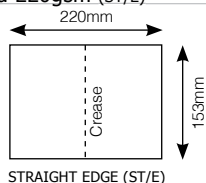

F217/10	Black - matt card 220gsm (ST/E)	10	$5.50
F217/25	Black - matt card 220gsm (ST/E)	25	$13.50
F217/50	Black - matt card 220gsm (ST/E)	50	$25.50
F217/100	Black - matt card 220gsm (ST/E)	100	$50.00
F217B/10	Black - card 220gsm (ST/E) WITH BLACK ENVELOPES	10	$8.00
F217B/50	Black - card 220gsm (ST/E) WITH BLACK ENVELOPES	50	$37.50
F235/10	Blue - Arabian - matt card	10	$5.50
F211DE/10	Blue - baby - matt card 220gsm Deckle edged	10	$5.50
F211/10	Blue - baby - matt card 220gsm (ST/E)	10	$5.50
F211/25	Blue - baby - matt card 220gsm (ST/E)	25	$13.50
F211/50	Blue - baby - matt card 220gsm (ST/E)	50	$25.50
F219DE/10	Blue - Midnight - dark blue matt 240gsm Deckle edged	10	$5.50
F219/10	Blue - Midnight - dark blue matt card 240gsm (ST/E)	10	$5.50
F219/25	Blue - Midnight - dark blue matt card 240gsm (ST/E)	25	$13.50
F219/50	Blue - Midnight - dark blue matt card 240gsm (ST/E)	50	$26.50
F220DE/10	Bordeaux - matt card 240gsm Deckle Edged	10	$5.50
F220/10	Bordeaux - matt card 240gsm (ST/E)	10	$5.50
F220/25	Bordeaux - matt card 240gsm (ST/E)	25	$13.50
F220/50	Bordeaux - matt card 240gsm (ST/E)	50	$26.50
F204DE/10	Cream - matt card 220gsm Deckle edged	10	$5.50
F204/10	Cream - matt card 220gsm (ST/E)	10	$5.50
F204/25	Cream - matt card 220gsm (ST/E)	25	$13.50
F204/50	Cream - matt card 220gsm (ST/E)	50	$25.50
F254/10	Cream - Metallic card - 250gsm (ST/E)	10	$9.00
F254/50	Cream - Metallic card - 250gsm (ST/E)	50	$40.00
F205/10	Cream - blue fleck, 30% recycled (ST/E) Manilla envs	10	$5.70
F205/50	Cream - blue fleck, 30% recycled (ST/E) Manilla envs	50	$27.50
F295DE/10	Cream - textured, 216gsm 30% recycled Deckle edged	10	$6.50
F295/10	Cream - textured, 216gsm 30% recycled (ST/E)	10	$6.50
F295/25	Cream - textured, 216gsm 30% recycled (ST/E)	25	$15.50
F295/50	Cream - textured, 216gsm 30% recycled (ST/E)	50	$30.00
F295/100	Cream - textured, 216gsm 30% recycled (ST/E)	100	$59.00
F295 /10	Gold - Metallic card - 250gsm (ST/E)	10	$9.00
F252/50	Gold - Metallic card - 250gsm (ST/E)	50	$40.00
F218DE/10	Green - dark matt card 240gsm Deckle edged	10	$5.50
F218/10	Green - dark matt card 240gsm (ST/E)	10	$5.50
F218/25	Green - dark matt card 240gsm (ST/E)	25	$13.50
F218/50	Green - dark matt card 240gsm (ST/E)	50	$26.50
F223/10	Green - Mid xmas - matt card 220gsm (ST/E)	10	$5.50
F223/25	Green - Mid xmas - matt card 220gsm (ST/E)	25	$13.50

CHECK OUT OUR WEBSITE

www.cardmakers.co.nz